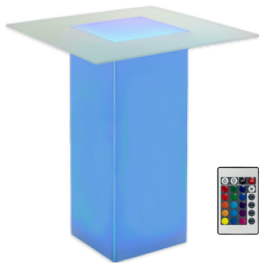

- 36"

White Faux Marble Table

- 36"
- 42"

Round Table

- 48"
- 60"
- 72"

LED Table

- 72"

**Brown Resin Picnic Table
w/ Benches**

- 30" x 72"

Glass Top Umbrella Table

- 42"

Umbrella/Umbrella Base

Furniture

HIGH TOP TABLES

Opal White Pub Table
• 5'

Rustic Teak Pub Table
• 4'

Stainless Steel High Top Table
• 23"

LED High Top Table
• 30"

Teak High Top Table
• 32"

White Faux Marble High Top Table
• 36"

Midnight High Top Table
• 36"

Round High Top Table
• 36"

Furniture

CHAIRS